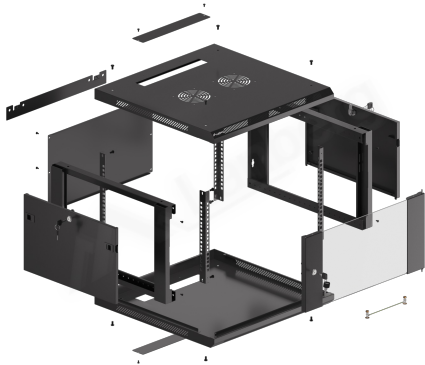

WF01-6606-10B

RACK CABINET 19" WALL-MOUNT

PRODUCT FEATURES:

- Made of high quality rolled steel
- Designed for self-assembly (FLAT PACK)
- Equipped with numbered mounting rails
- Has the ability to mount optional wheels
- Included wall mounting bracket
- Cable entry panel: top and bottom

PRODUCT SPECIFICATION:

Type of cabinet	Wall mount
Size	19"
ICT Height	6 U
Assembly type	Self-assembly
Weatherproof rating	IP20
Working depth	529,5 mm
Standard	ANSI/EIA RS-310-D, DIN 41491/PART 1, DIN 41494/PART 7, ETSI, IEC297-2:1982
Maximum static load	60 kg
Front door types	Temper glass
Slot amount for fans	2
Colour	Black
Front door thickness	5 mm
Upper & lower panel thickness	1,2 mm
Side panel thickness	1 mm
Mounting rails thickness	1,5 mm
Other elements sheet thickness	1,2 mm
Depth	600 mm
Weight	18 kg
Included Accessories	User guide, Grounding cable, M6 screws, Mounting bracket, Front lock, Side locks, Set of assembly elements