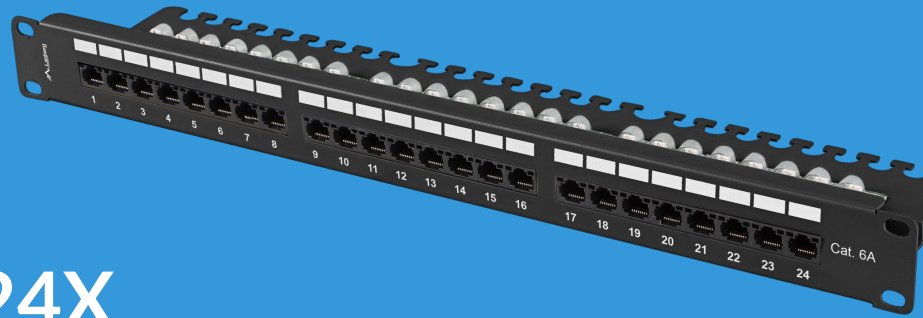

PPUA-1124-B

PATCH PANEL 24X KAT.6A 1U 19"

PRODUCT FEATURES:

- 24x RJ-45 KAT.6A UTP - unshielded
- Universal IDC/LSA connectors compatible with T568A/B
- Port numbering
- Shelf with handles for easy mounting and organization
- Metal cable holders

PRODUCT SPECIFICATION:

Number of ports	24
Connector type	Equipped
Size	19",
ICT height	1 U
ICT category	Cat. 6A
Shielding	No
Grounding	No
Adapted for cables	20-26 AWG
Equipped with connectors	Yes
Durability of the slot connector	200 cycles
Fitting type	IDC/LSA
Material	Steel
Standard	T568A, T568B
Ports identification in the form of numbered fields	Yes
Connector length	21,5 mm
Impedance	75 Ohm
Insertion loss	<, 0.2 dB
RAL color	RAL9004
Colour	Black
Dimensions	98 x 482,6 x 44,45 mm
Weight	0,9 kg
Environment temperature	from -10 up to 60 °C
Included Accessories	Cable manager, M6 screws, Integrated cable shelf